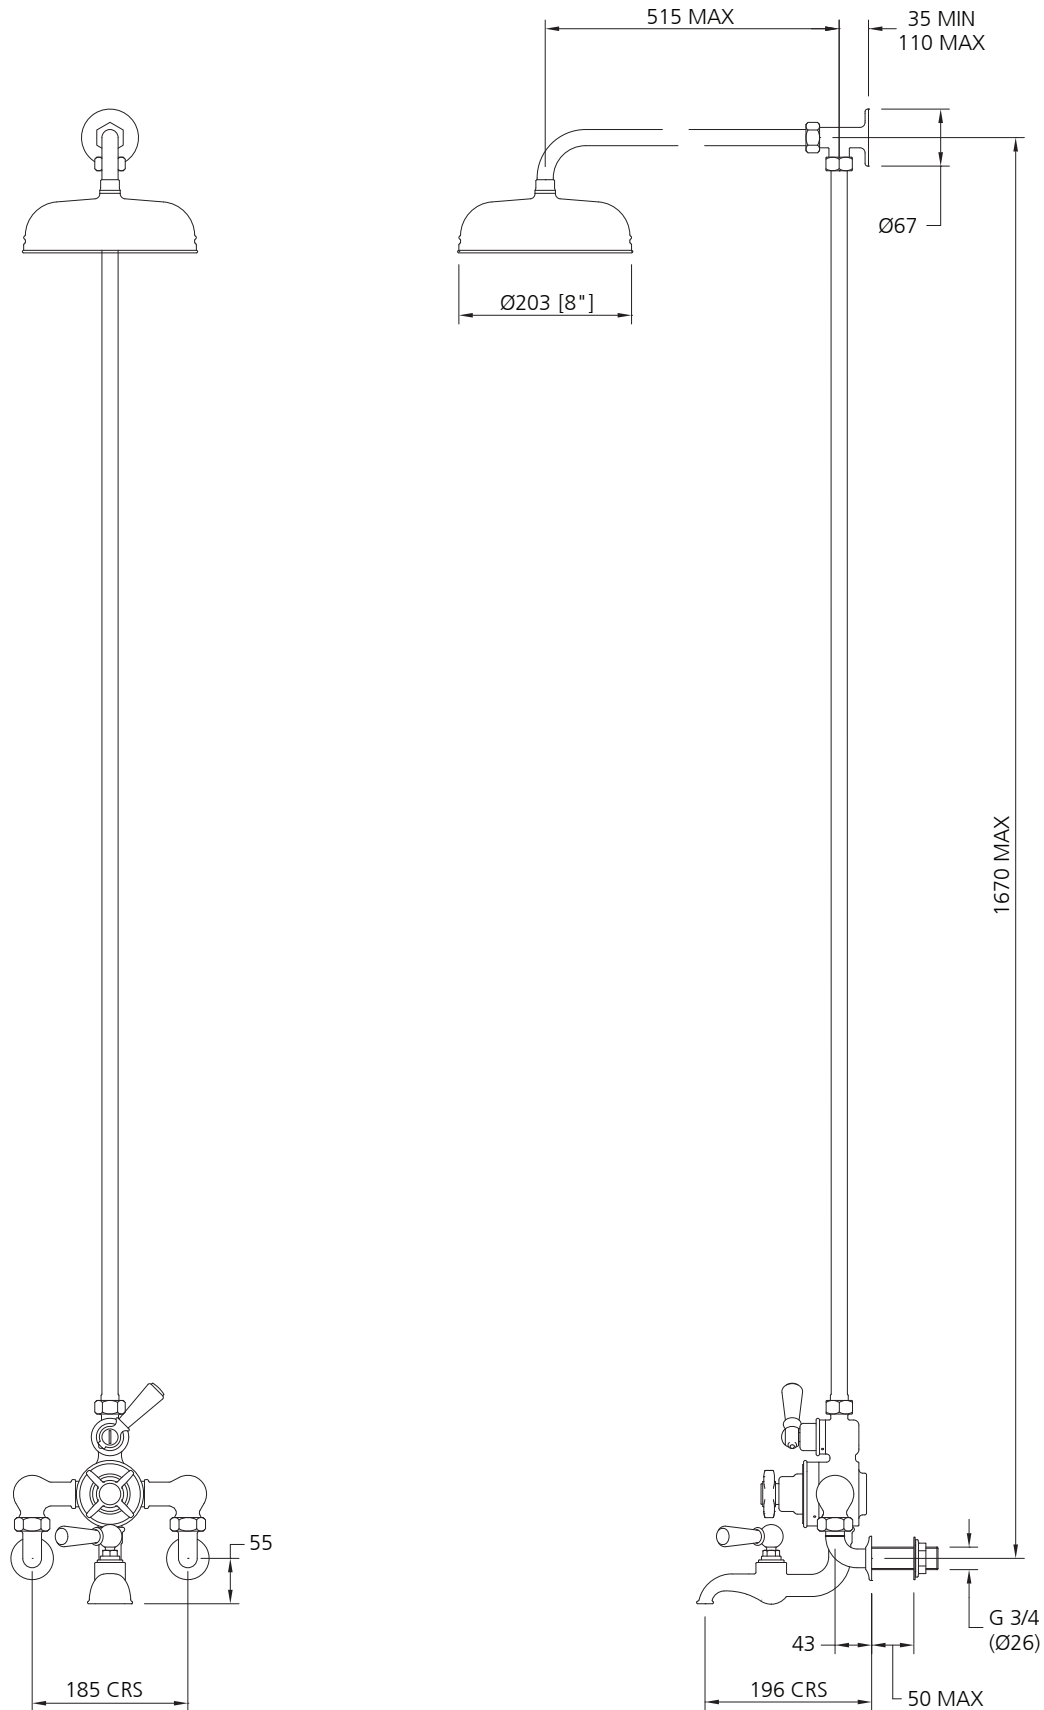

## GD-8822 (WALL)

EXPOSED THERMOSTATIC BSM WITH RISER KIT,  
8" ROSE AND ADJUSTABLE RISER PIPE BRACKET  
(WALL MOUNTED)

### DIMENSIONAL DATA SHEET

DATE: 16 June 2010

ISSUE: 049 A

©COPYRIGHT 2010. CHRISTO LEFROY BROOKS. ALL RIGHTS RESERVED.

DIMENSIONS IN MILLIMETRES

WHILST EVERY EFFORT IS MADE TO ENSURE THE ACCURACY OF THESE DATA SHEETS THEY ARE SUBJECT TO CHANGE WITHOUT NOTICE AS PART OF THE COMPANY'S PRODUCT DEVELOPMENT PROCESS